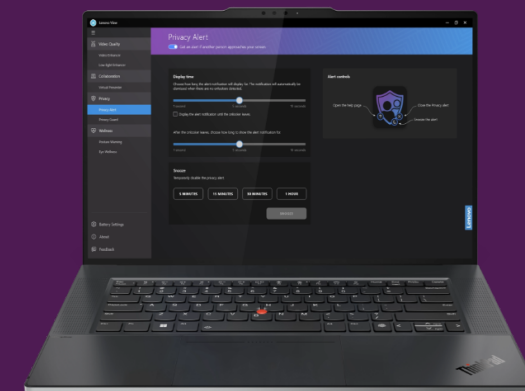

ThinkPad Z16 Gen 2

This ThinkPad is designed to meet the diverse needs of modern-hybrid professionals. Crafted with a sleek aluminum top and bottom, it exudes sophistication and durability at its best. The powerful AMD Ryzen 9 processor seamlessly tackles tasks such as document editing, data analysis and graphic designing. The integrated AMD Radeon 780M graphics and discrete AMD Radeon RX 6550M graphics offer unparalleled visual experience. Running out of power during client meetings or on-location assignments isn't an option anymore. The impressive 72Wh battery supports Rapid Charge and lasts up to 18.4 hours.

Immerse yourself in the brilliance of the device's 16" WQUXGA multi-touch display that comes with anti-reflection and anti-smudge surface. The 100% DCI-P4 color gamut and 16:10 aspect ratio bring your content to life whereas the Dolby Atmos stereo speakers and FHD 1080p+IR hybrid camera elevate your digital experience.

Say goodbye to lagging downloads and hello to streamlined productivity. With MediaTek Wi-Fi 6E, you'll experience lightning-fast wireless speeds and seamless internet connectivity. The inclusion of USB-C 3.2 Gen 2 ensures rapid data transfer, while dual USB 4 connectivity ports offer versatility for power delivery and peripheral connections.