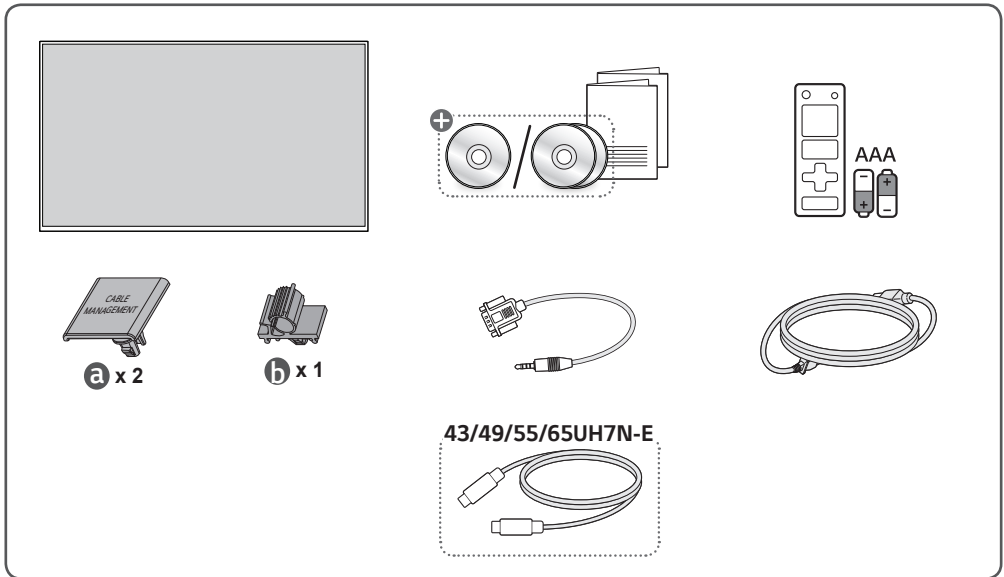

43UH5N-E	49UH5N-E	55UH5N-E	65UH5N-E
43UH7N-E	49UH7N-E	55UH7N-E	65UH7N-E

⊕ Depending on country / Завіси на земі / Afhængigt af landet / En función del país / Maan mukaan / Selon pays / Abhängig vom Land / Ανάλογα με τη χώρα / Országfüggő / Tergantung pada negaranya / A seconda del Paese / Елге байланысты / 지역에 따라 다름 / Afhankelijk van het land / Avhengig av land / Zależnie od kraju / Consoante o país / Dependendo do país / В зависимости от страны / Závísí od krajiny / Beroende på land / Ülkeye bađlı / Залежно від країни / Mamlakatga bog'liq ravishda / 国によって異なります / حسب البلد